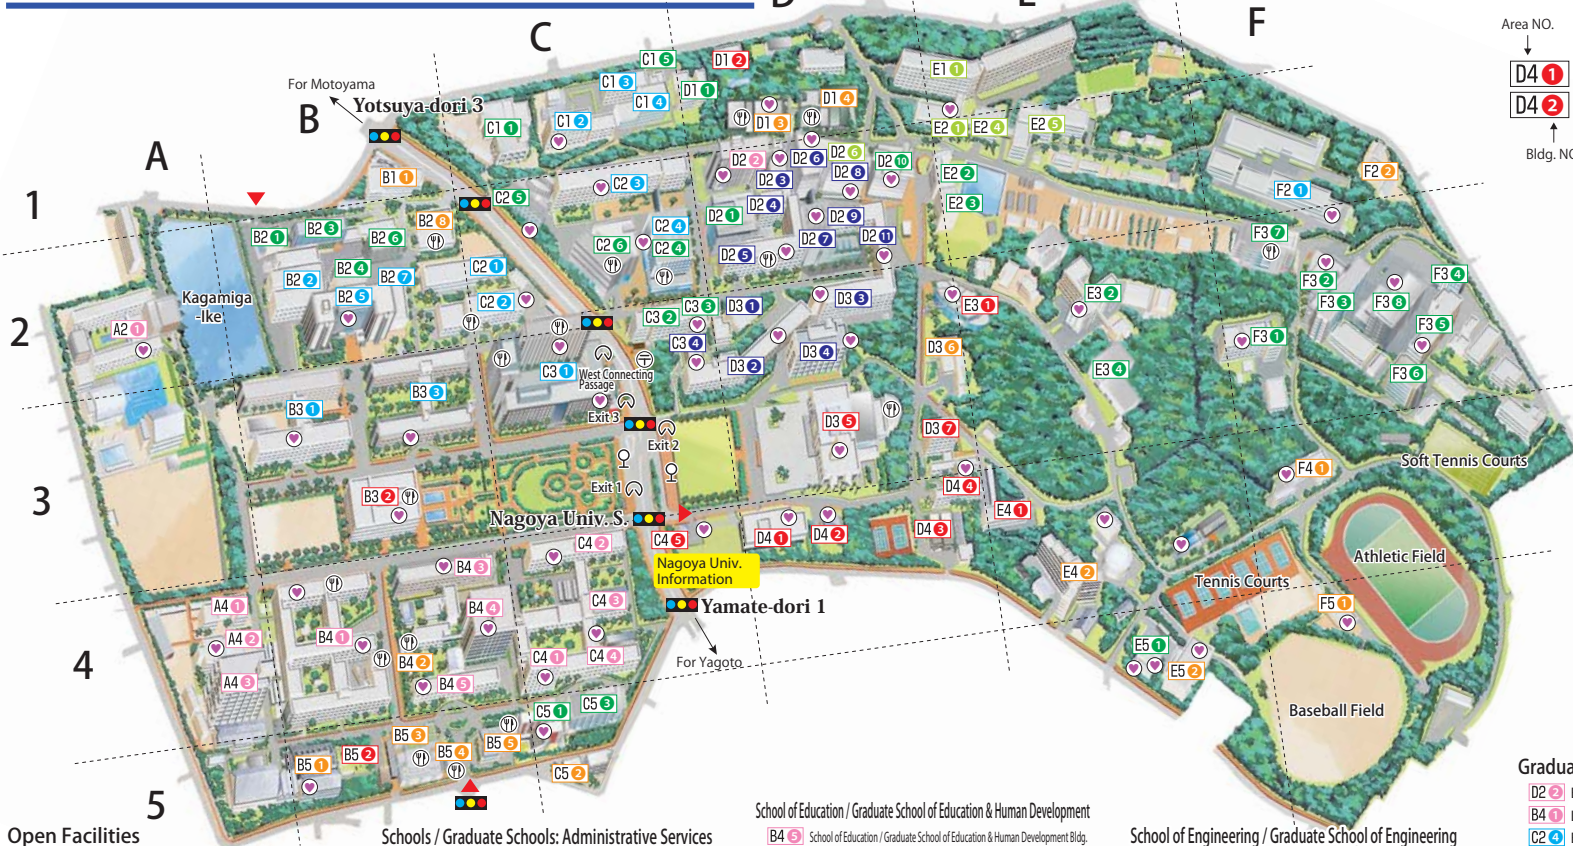

Nagoya University Higashiyama Campus

- ☺ Cafeterias and Shops
- ☺ Post Office
- ☺ Subway
- ♀ Bus Stop
- ⊕ Automated External Defibrillator
- ▲ Car Entrance

- Open Facilities**
- C4 5 Information
 - D4 2 Information Plaza
 - D4 1 NU Museum (Furukawa Hall)
 - B5 2 NU Museum Botanical Garden
 - B3 2 NU Library (Central Library)
 - C2 4 Nobel Laureates Gallery (E & S Building)
 - B2 6 Sakasaki Institute
 - D2 10 Chemistry Gallery (Noyori Materials Science Laboratory)
 - C2 5 Disaster Mitigation Research Building
- Convention facilities**
- D3 5 Toyoda Auditorium / Symposion
 - E3 1 Noyori Conference Hall
 - B4 4 Conference Hall (Integrated Research Bldg. for Humanities & Social Sciences)
 - C4 9 Conference Hall (Law & Economics Shared Facilities Bldg.)
 - D2 7 Sakata & Hirata Hall (Science South Building)
 - C2 4 E & S Hall (E & S Building)
 - C3 1 Lecture Hall (IB Building)
 - C5 5 Asian Community Forum (Asian Exchange Plaza)
- University Headquarters: Administrative Services**
- D3 7 University Headquarters Building 1
 - D4 4 University Headquarters Building 2
 - E4 1 University Headquarters Building 3
 - D4 6 University Headquarters Building 4
 - C4 1 Graduate School of International Development
 - D3 6 Staff Hall
 - C2 6 National Innovation Complex (NIC)